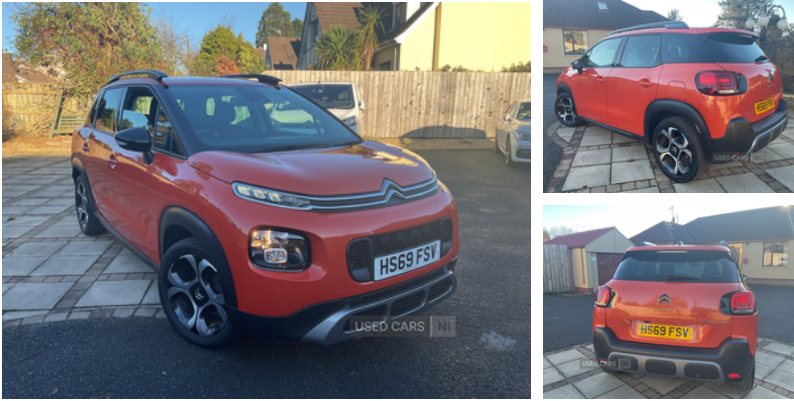

3 Dallan Road Warrenpoint, Warrenpoint, BT34 3PJ
02841752183 | 07831879250

Citroen C3 Aircross 1.5 BlueHDi Flair 5dr [6 speed] | 2020

O.N.O

!!!!!!SORRY SOLD!!!!!!

One Owner, Navigation, Telephone Bluetooth, Lane Departure Warning, Keyless Entry and Keyless go. Full Service History Stunning Car in Immaculate Condition Throughout. MOT to January 2026

Miles:	67000
Fuel Type:	Diesel
Transmission:	Manual
Colour:	Orange
Engine Size:	1500
CO2 Emission:	105
Tax Band:	Petrol/Diesel (£190 p/a)
Body Style:	MPV
Insurance group:	14E
Reg:	HS69FSV

Technical Specs

DIMENSIONS	
Length:	4155mm
Width:	1765mm
Height:	1637mm
Seats:	5
Luggage Capacity (Seats Up):	410L
Gross Weight:	1835KG
Max. Loading Weight:	632KG

PERFORMANCE & ECONOMY	
Fuel Consum. (Urban Cold):	60.1MPG
Fuel Consum. (Extra Urban):	78.5MPG
Fuel Consum. (Combined):	70.6MPG
Fuel Tank Capacity:	45L
Number Of Gears:	6 SPEED
Top Speed:	109MPH
Acceleration 0-100 km/h:	10.8s
Engine Power BHP:	100.6BHP